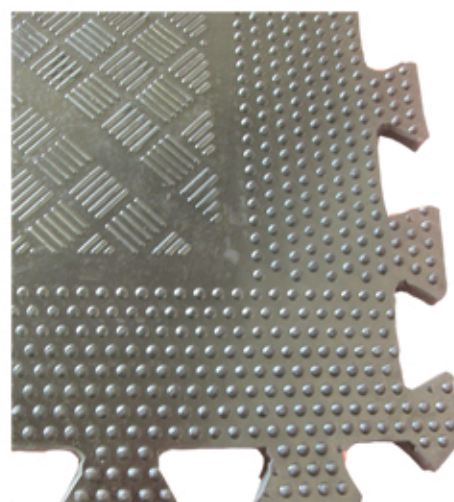

### Diamond Rubber Plate

1220mmx1220mm, depth 10mm

### Interlocking Matting

530mmx530mm, depth 12mm