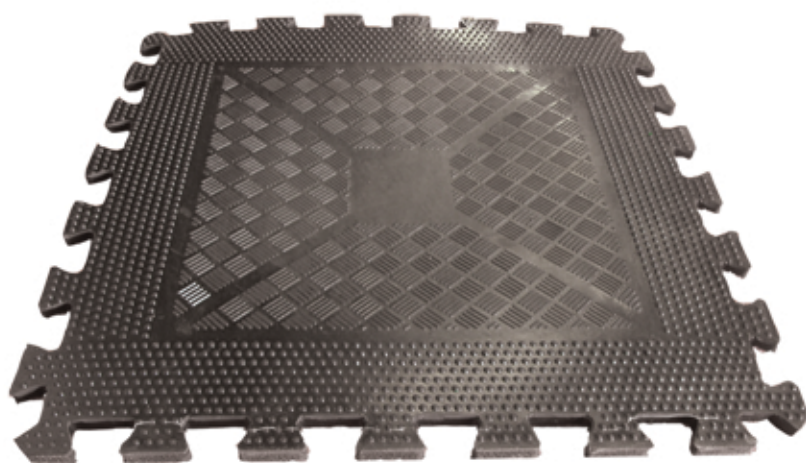

### Diamond Rubber Plate

1220mmx1220mm, depth 10mm

### Interlocking Matting

530mmx530mm, depth 12mm